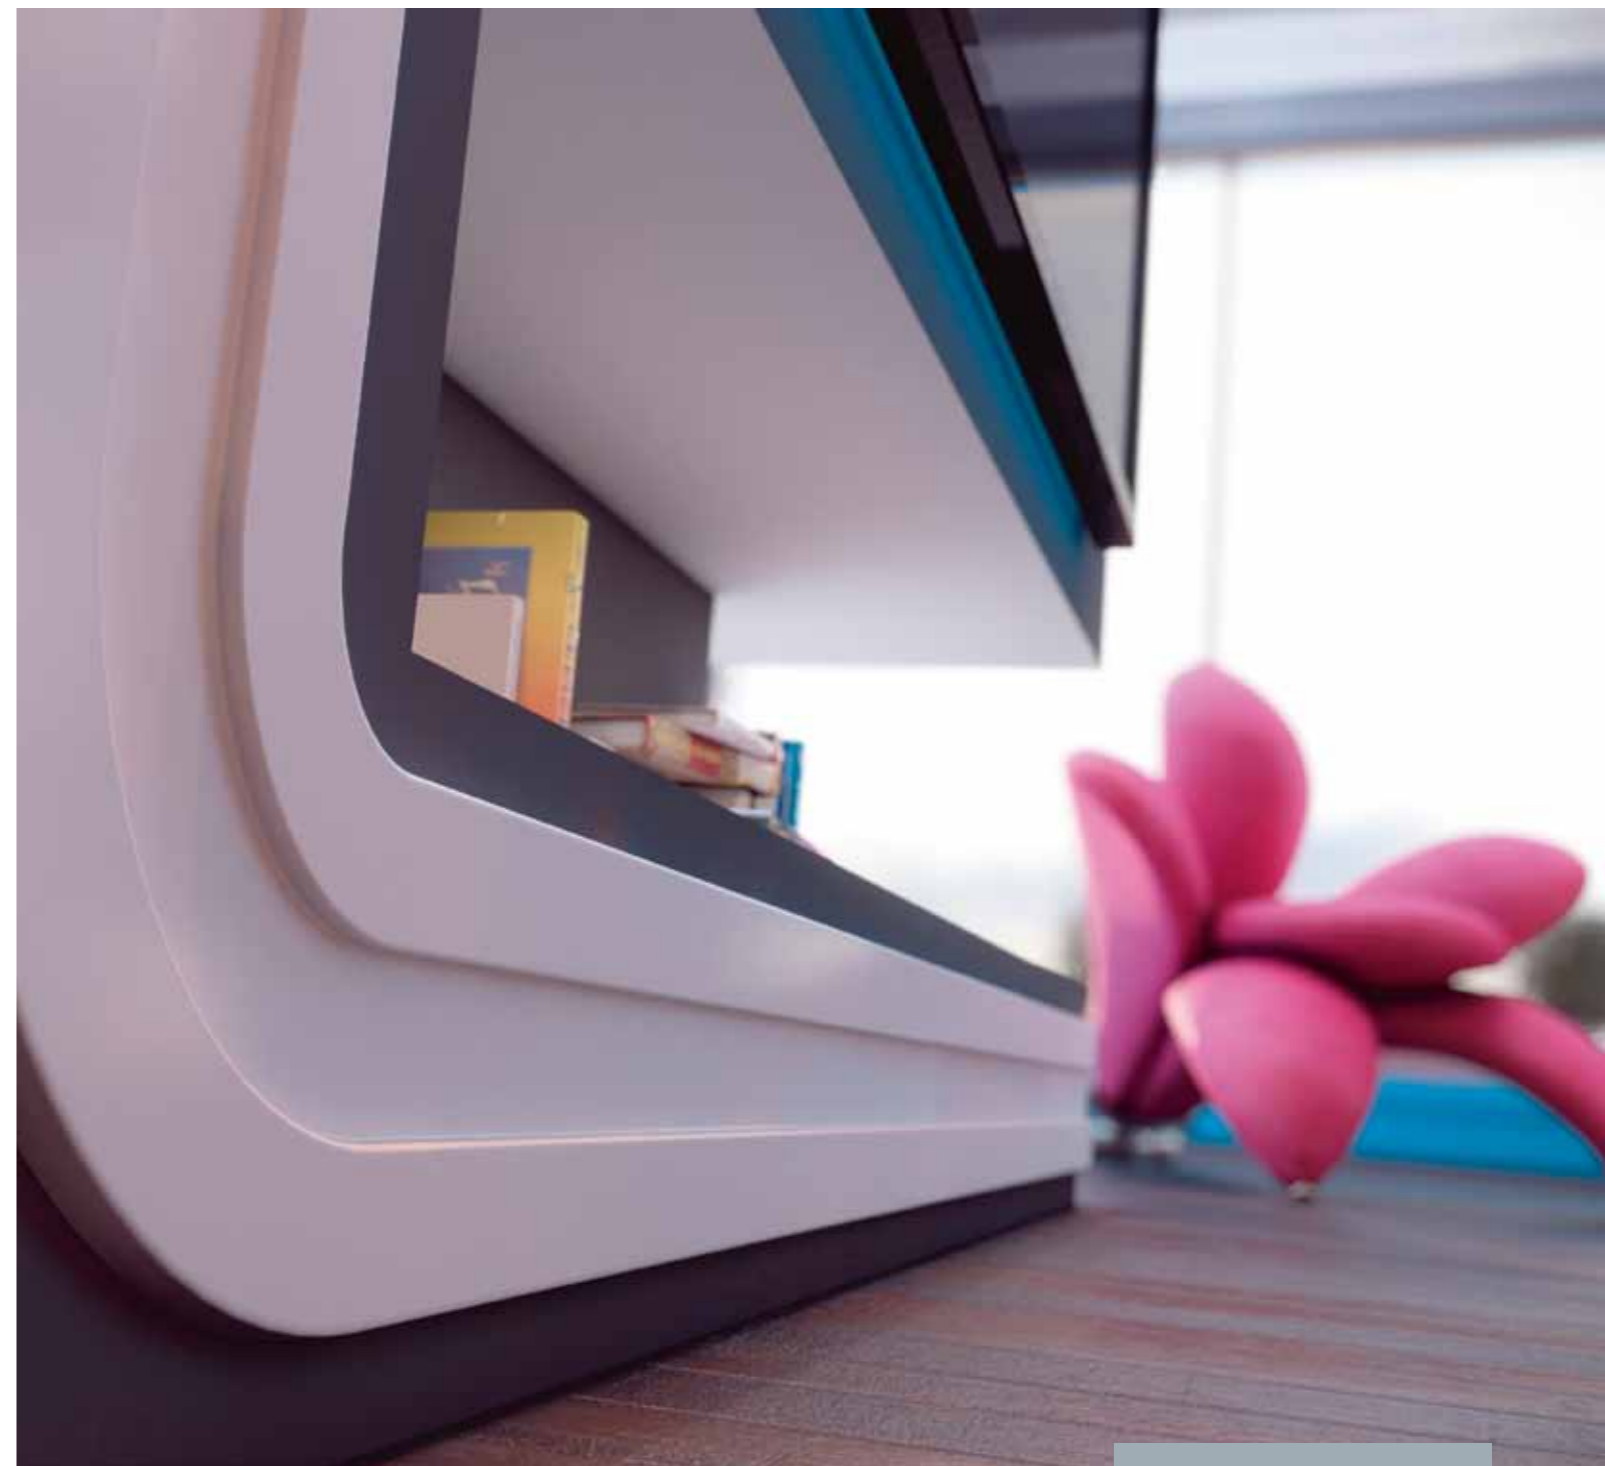

HYBRID	PU
12 pces	12 pces

REFLEXION BAND

5 cm x 50 m

Material:
Aluminized adhesive tape
for indirect lighting

24 pces

ADEFIX® P5

310 ml

Material:
For NOMASTYL®, WALLSTYL®,
NOMA® BEAM, ARSTYL®
Adhesive, filler and jointing
material.

24 pces

ADEFIX P5

1 kg + 5 kg

Material:
For NOMASTYL®, WALLSTYL®,
NOMA® BEAM, ARSTYL®
Adhesive, filler and jointing
material.

1 pce

ADEFIX®

310 ml

Material:
For NOMASTYL®, WALLSTYL®,
NOMA® BEAM, ARSTYL®,
Adhesive, filler and jointing
material.

24 pces

ADEFIX® PLUS

290 ml

Material:
For WALLSTYL® + ARSTYL®
Joint adhesive from 10 cm
height/projection.

12 pces