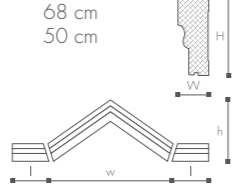

DOMOSTYL® GA4

H 140 mm
W 70 mm
w 120 cm
h 68 cm
l 50 cm

Material:

PU

Additional Product:

FA 11