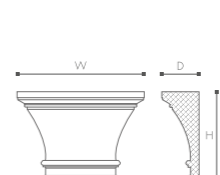

ARSTYL® PC2

H 224 mm
W 330 mm
D 96 mm

Material:

PU

Additional Product:

PP2 PB2

10 pces