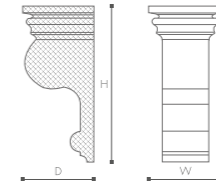

ARSTYL® CN2

H 230 mm
W 160 mm
D 95 mm

Material:

PU

4 pces