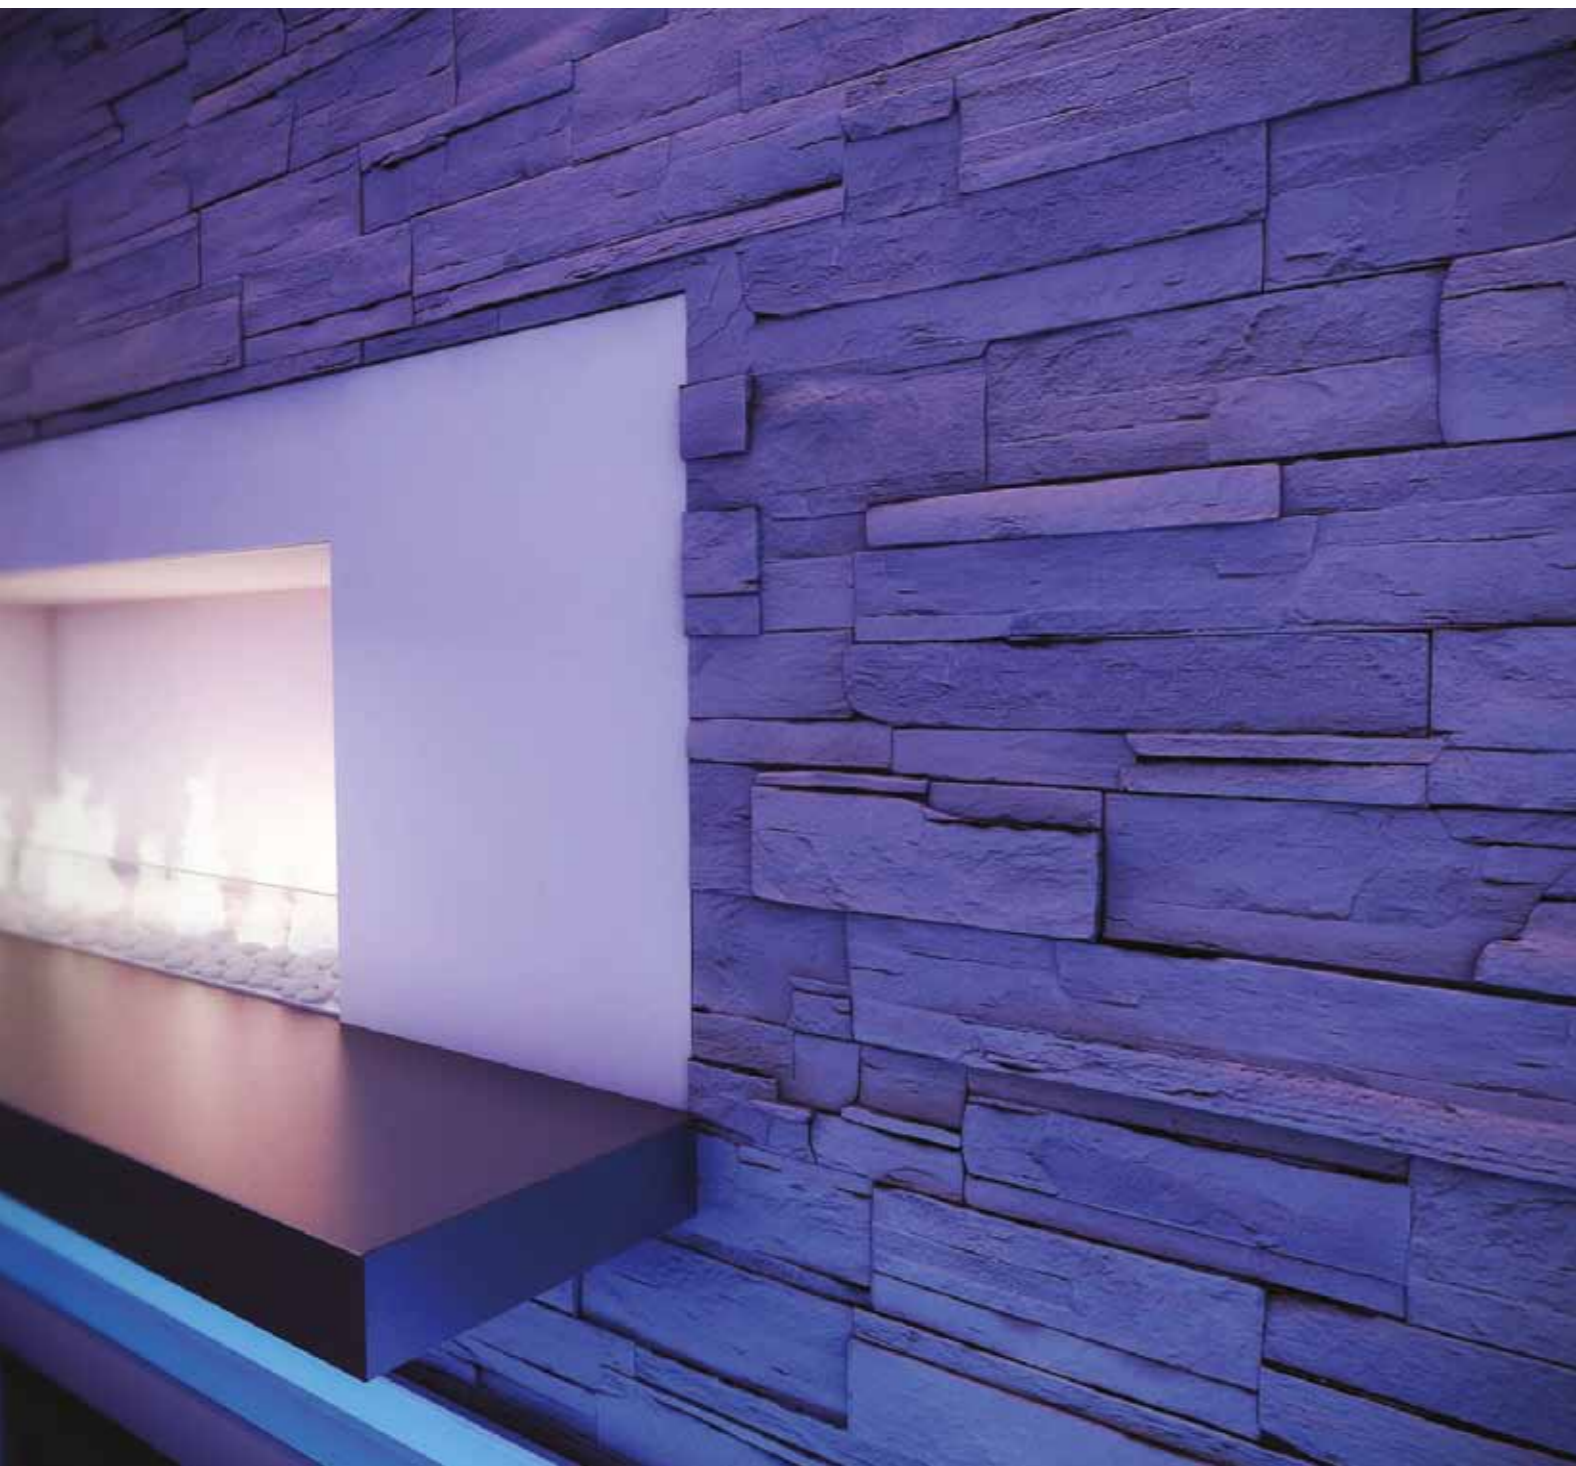

NOMA® STONE

NOMA® STONE Acapulco

H 131 (±5cm)
W 330 (±5cm)
T 2-3 cm

Material:

PF

1 pce