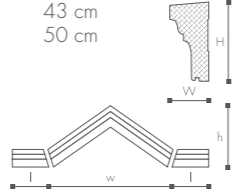

DOMOSTYL® GA2

H 125 mm
W 100 mm
w 93 cm
h 43 cm
l 50 cm

Material:

PU

Additional Product:

FA 10