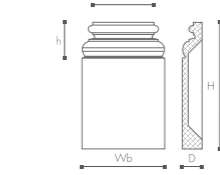

ARSTYL® PB1

H 551 mm
W 270 mm
D 85 mm
Wb 359 mm
h 156 mm

Material:

PU

Additional Product:

PP1 PC1

5 pces