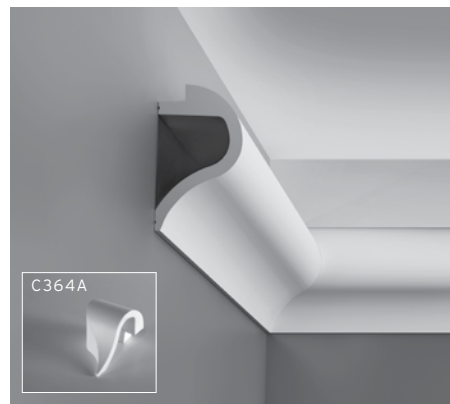

C362 - Designed by Pierre Daems