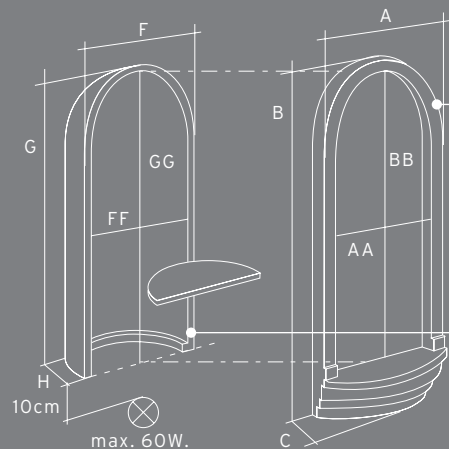

LXX

N504 + N510  
PUROTOUCH®  
N504 - 69 x 113 x 11 cm  
N510 - 55 x 98,5 x 18 cm

LXX

N504 + N520  
PUROTOUCH®  
N504 - 69 x 113 x 11 cm  
N520 - 55 x 97,5 x 18 cm

LXX

(cm)	A	B	C	AA	BB
N403	43,0	70,5	10,0	26,5	55,0
N404	42,0	76,0	11,0	24,5	55,0
N503	69,0	112,5	11,0	51,5	94,5
N504	69,0	113,0	11,0	49,5	94,5

(cm)	F	G	H	FF	GG
N410	31,0	59,5	9,5	28,0	58,5
N510	55,0	98,5	18,0	53,0	96,0
N520	55,0	97,5	18,0	53,0	92,0

max. 60W.  
10cm

N503 + N510  
PUROTOUCH®  
N503 - 69 x 112,5 x 11 cm  
N510 - 55 x 98,5 x 18 cm