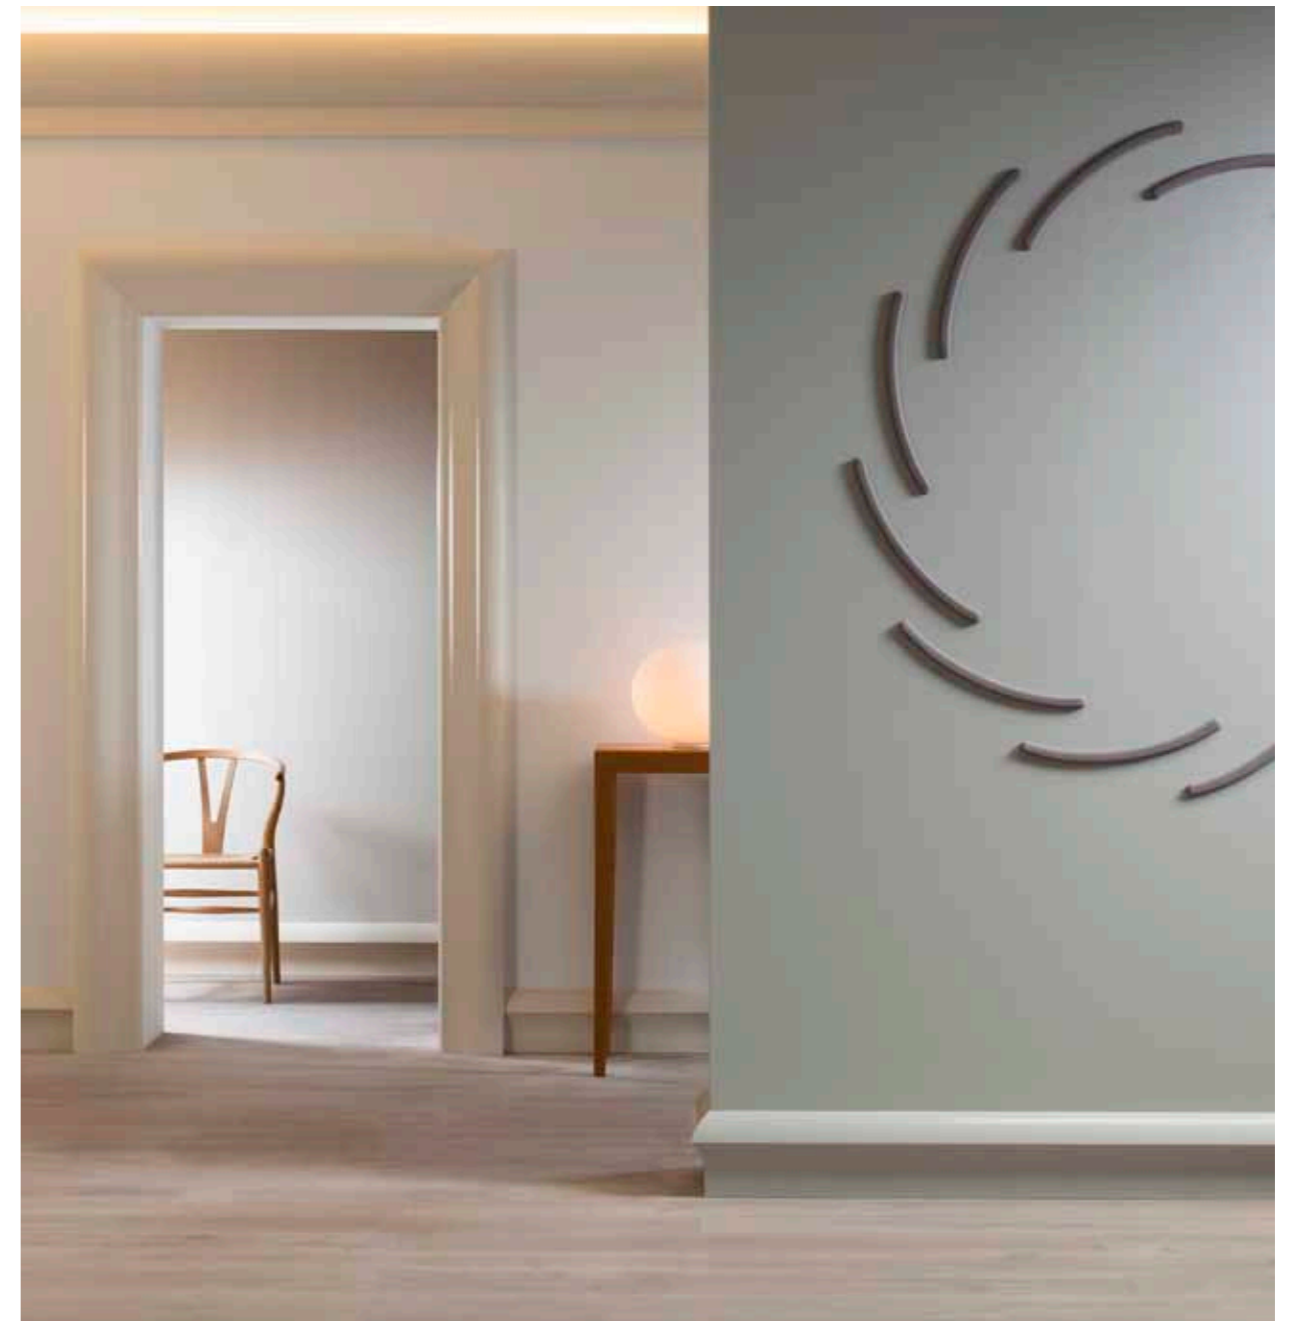

GUY, LAURENCE, YVES TAILLIEU

ORAC
DECOR

CURL MINI G73

CURL MAXI G74

SMILE G72

FOCUS R70

SCALA G71

DARING DIMENSIONS
DESIGNED BY **U**