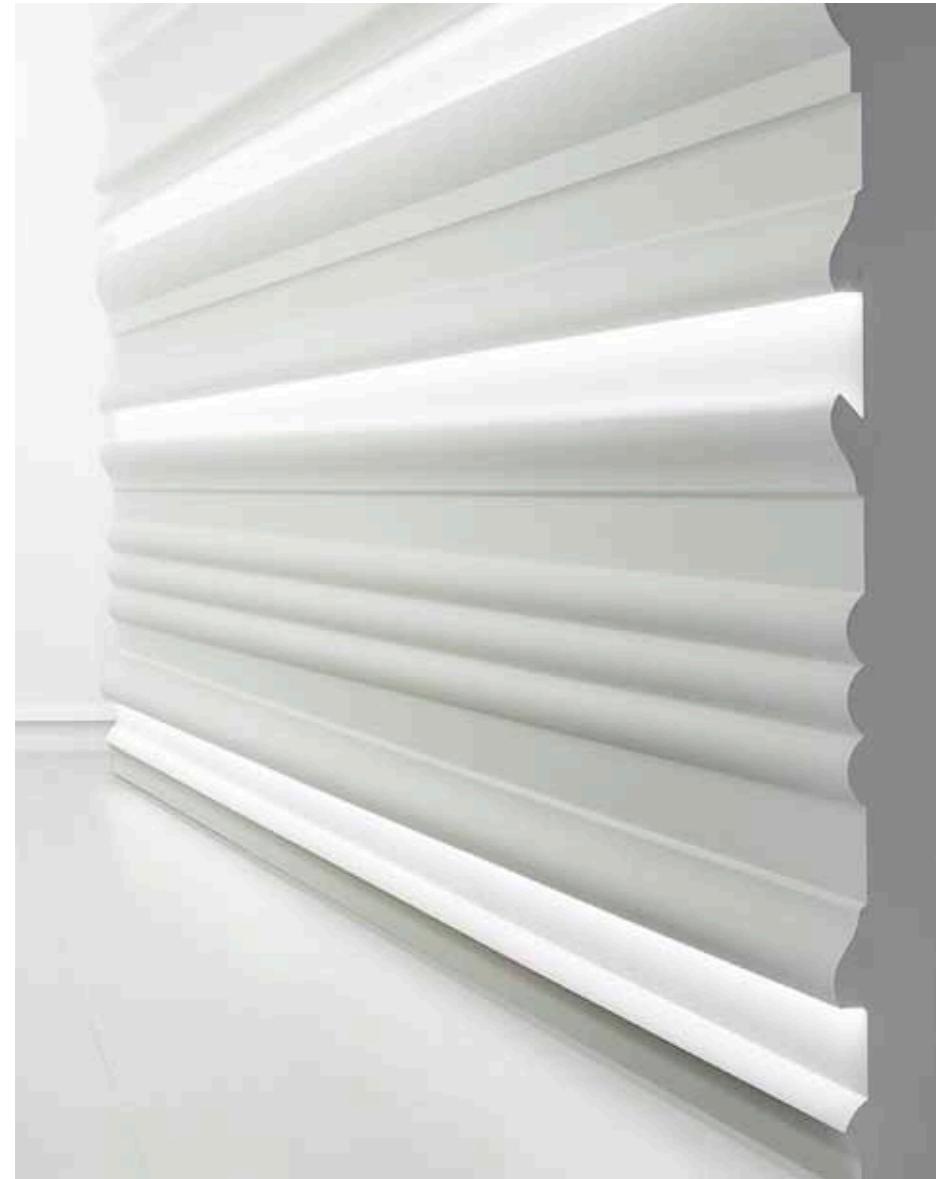

GUY, LAURENCE, YVES TAILLIEU

ORAC
DECOR

CURL MINI G73

CURL MAXI G74

SMILE G72

FOCUS R70

SCALA G71

DARING DIMENSIONS
DESIGNED BY **U**