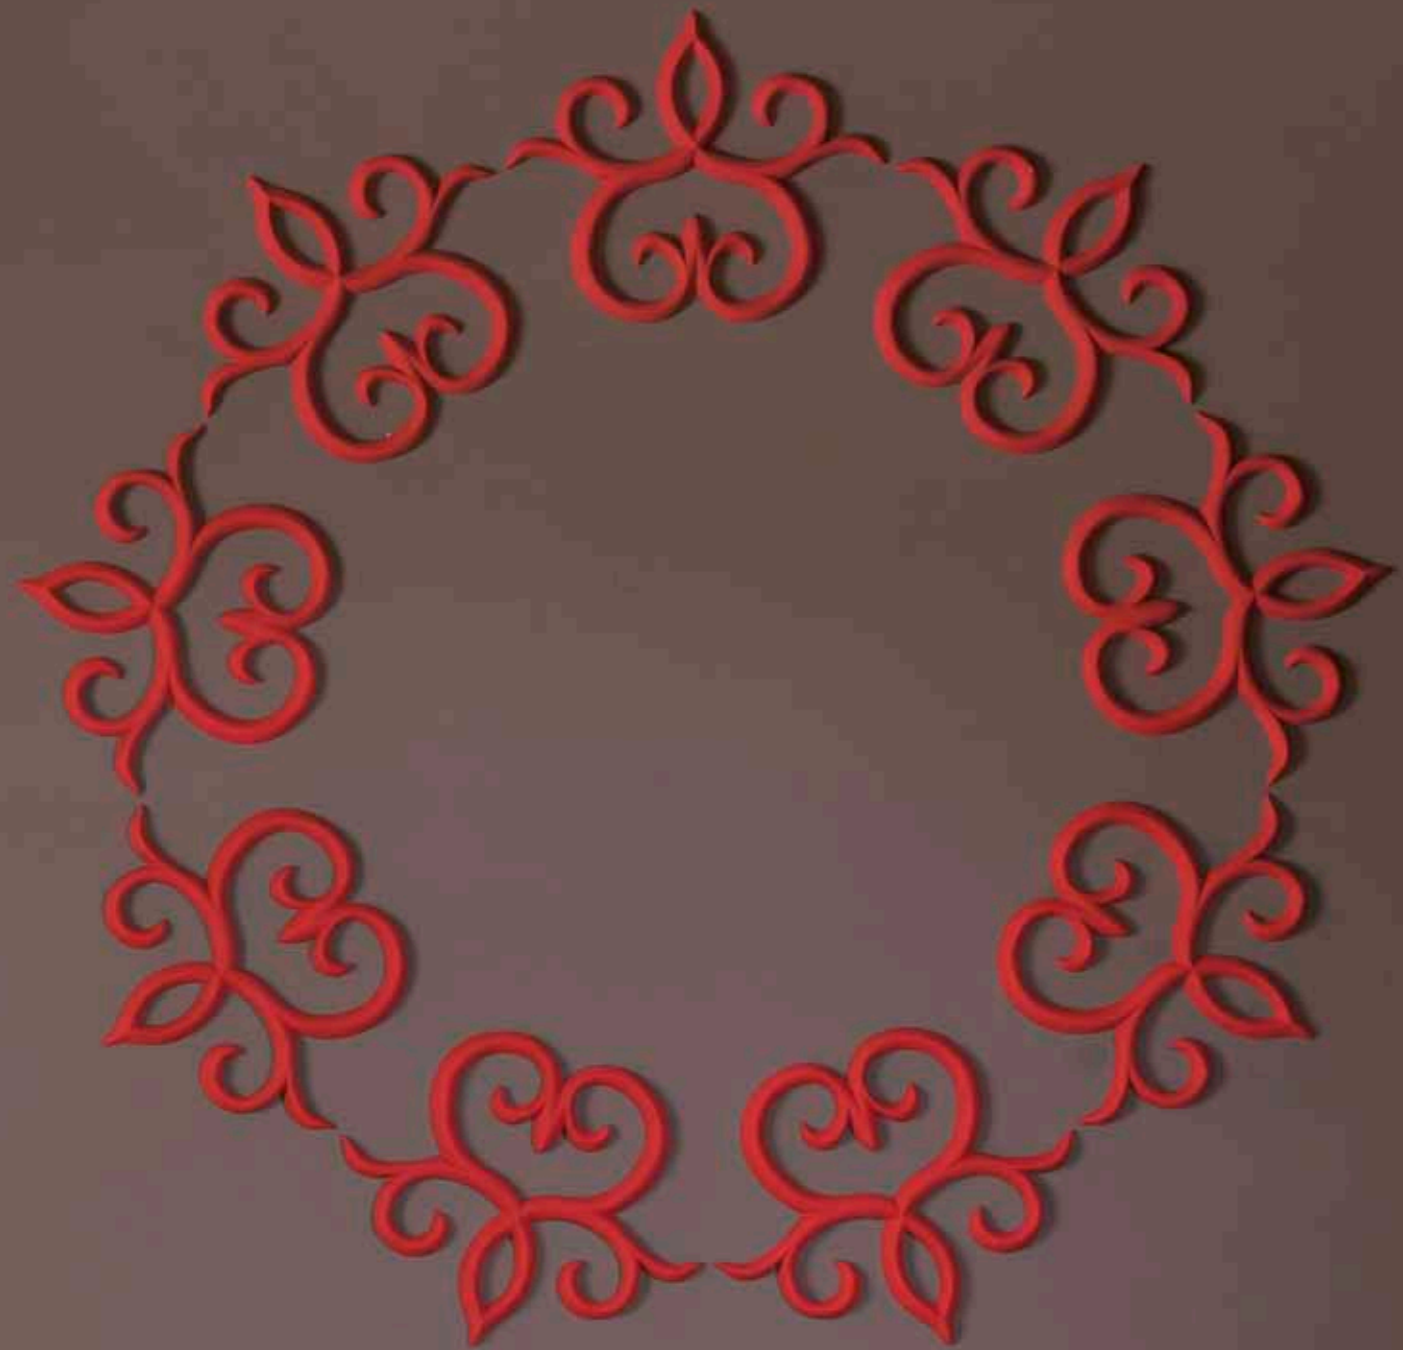

GUY, LAURENCE, YVES TAILLIEU

ORAC
DECOR

CURL MINI G73

CURL MAXI G74

SMILE G72

FOCUS R70

SCALA G71

DARING DIMENSIONS
DESIGNED BY **U**