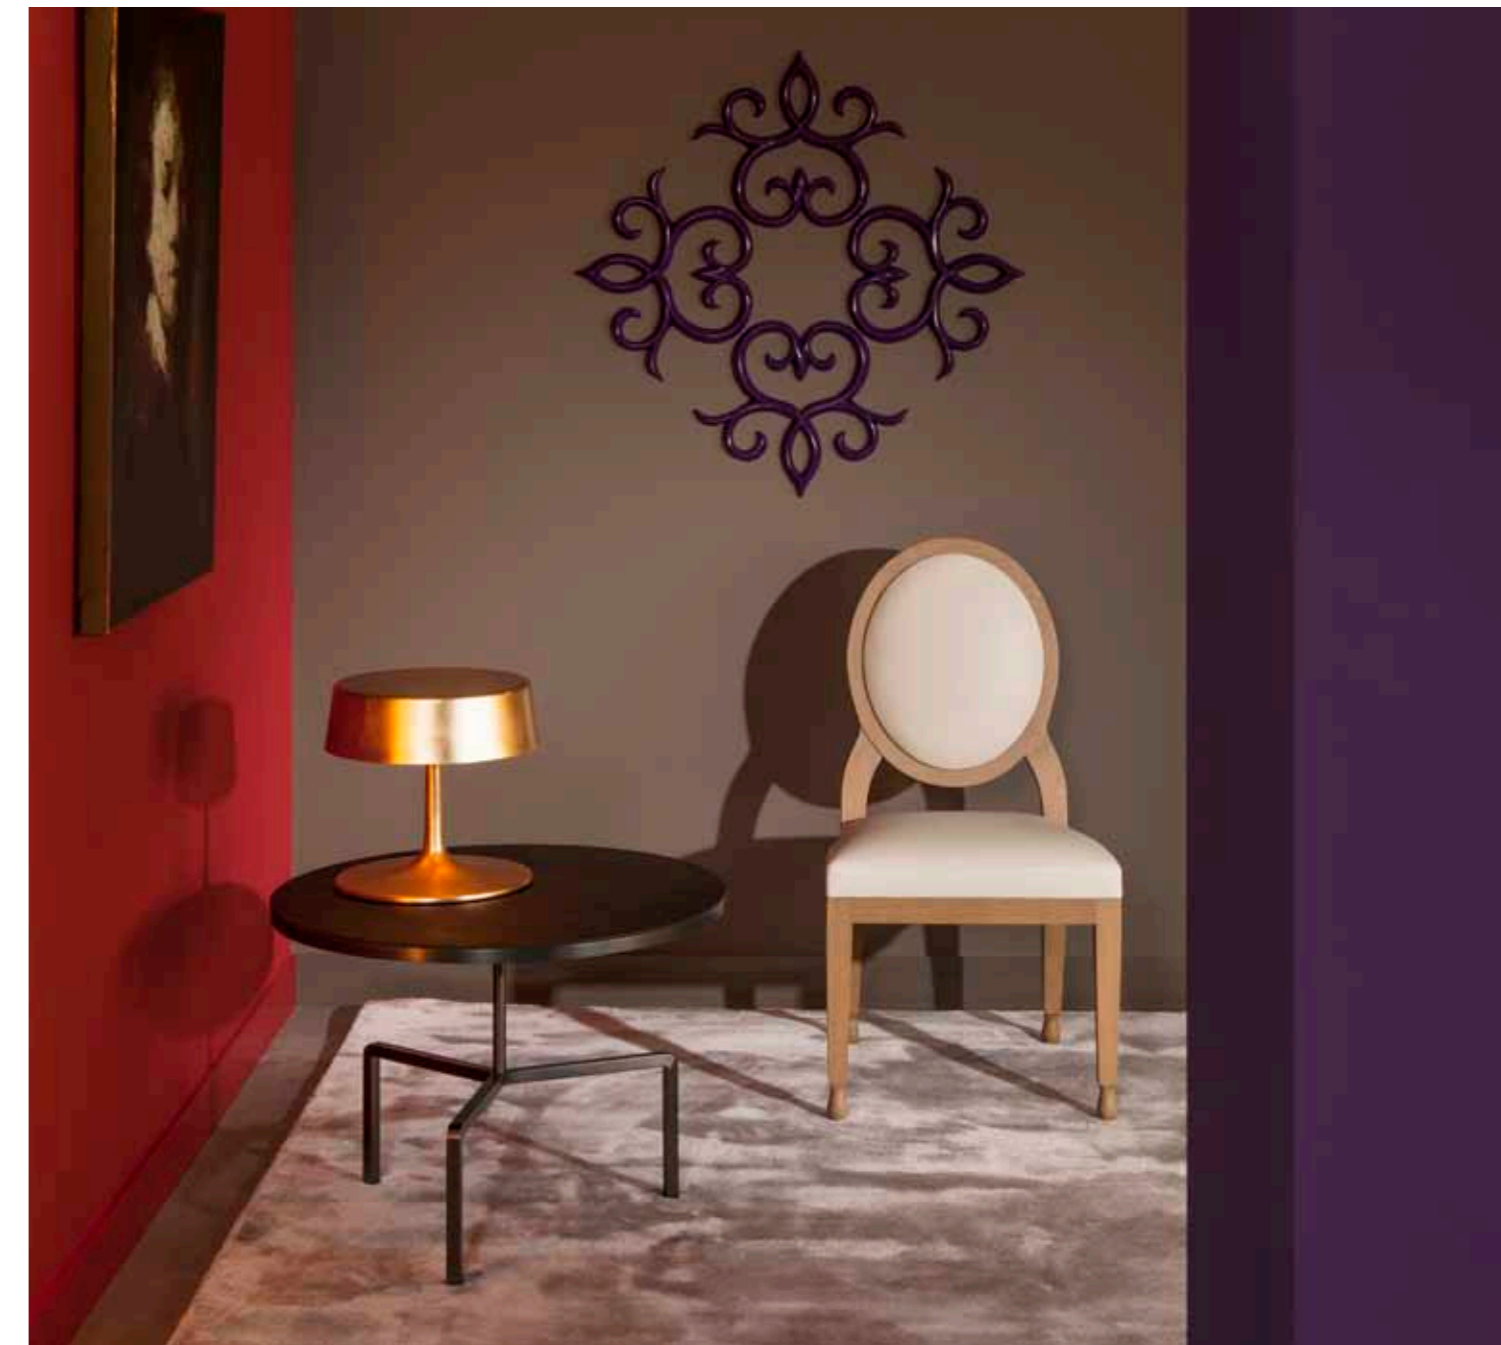

GUY, LAURENCE, YVES TAILLIEU

ORAC
DECOR

CURL MINI G73

CURL MAXI G74

SMILE G72

FOCUS R70

SCALA G71

DARING DIMENSIONS
DESIGNED BY **U**