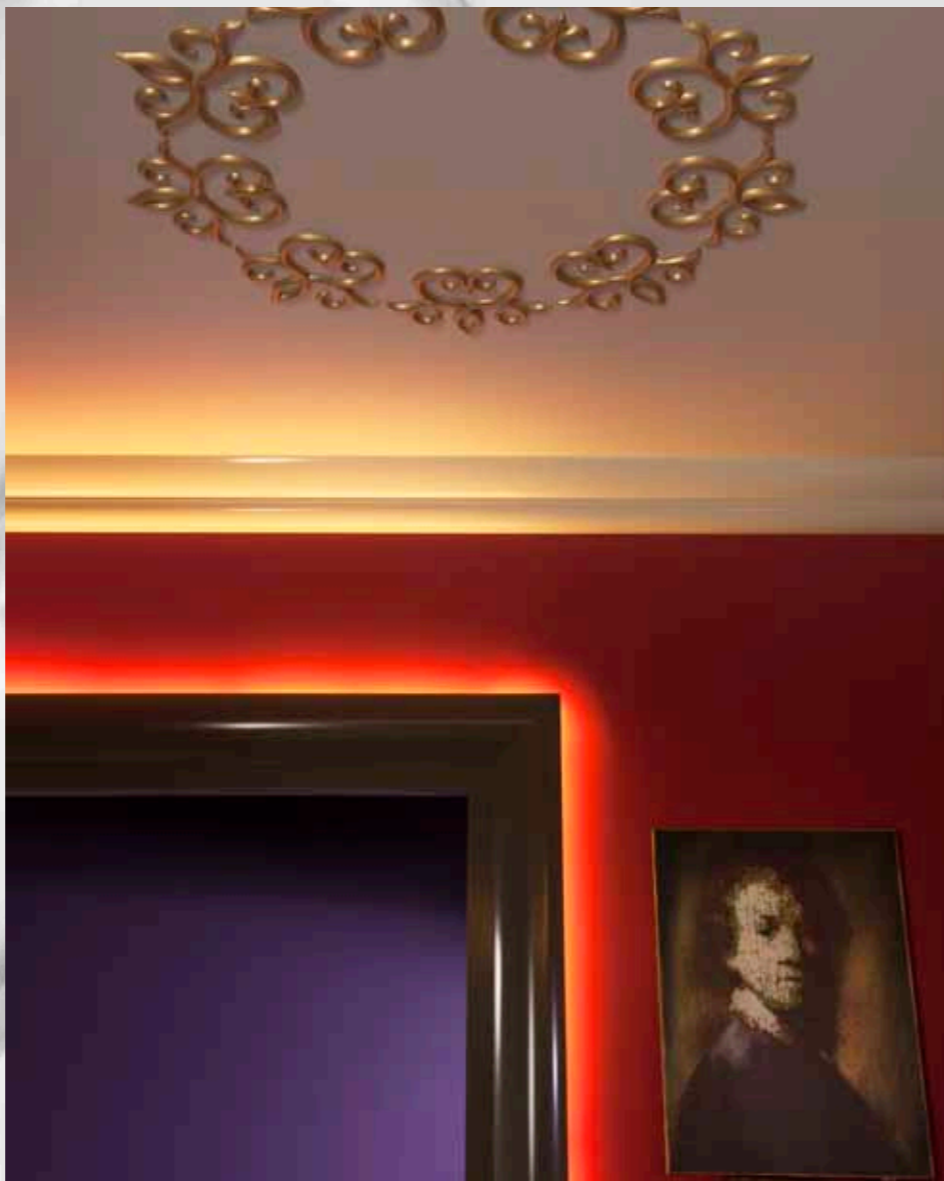

GUY, LAURENCE, YVES TAILLIEU

ORAC
DECOR

CURL MINI G73

CURL MAXI G74

SMILE G72

FOCUS R70

SCALA G71

DARING DIMENSIONS
DESIGNED BY **U**